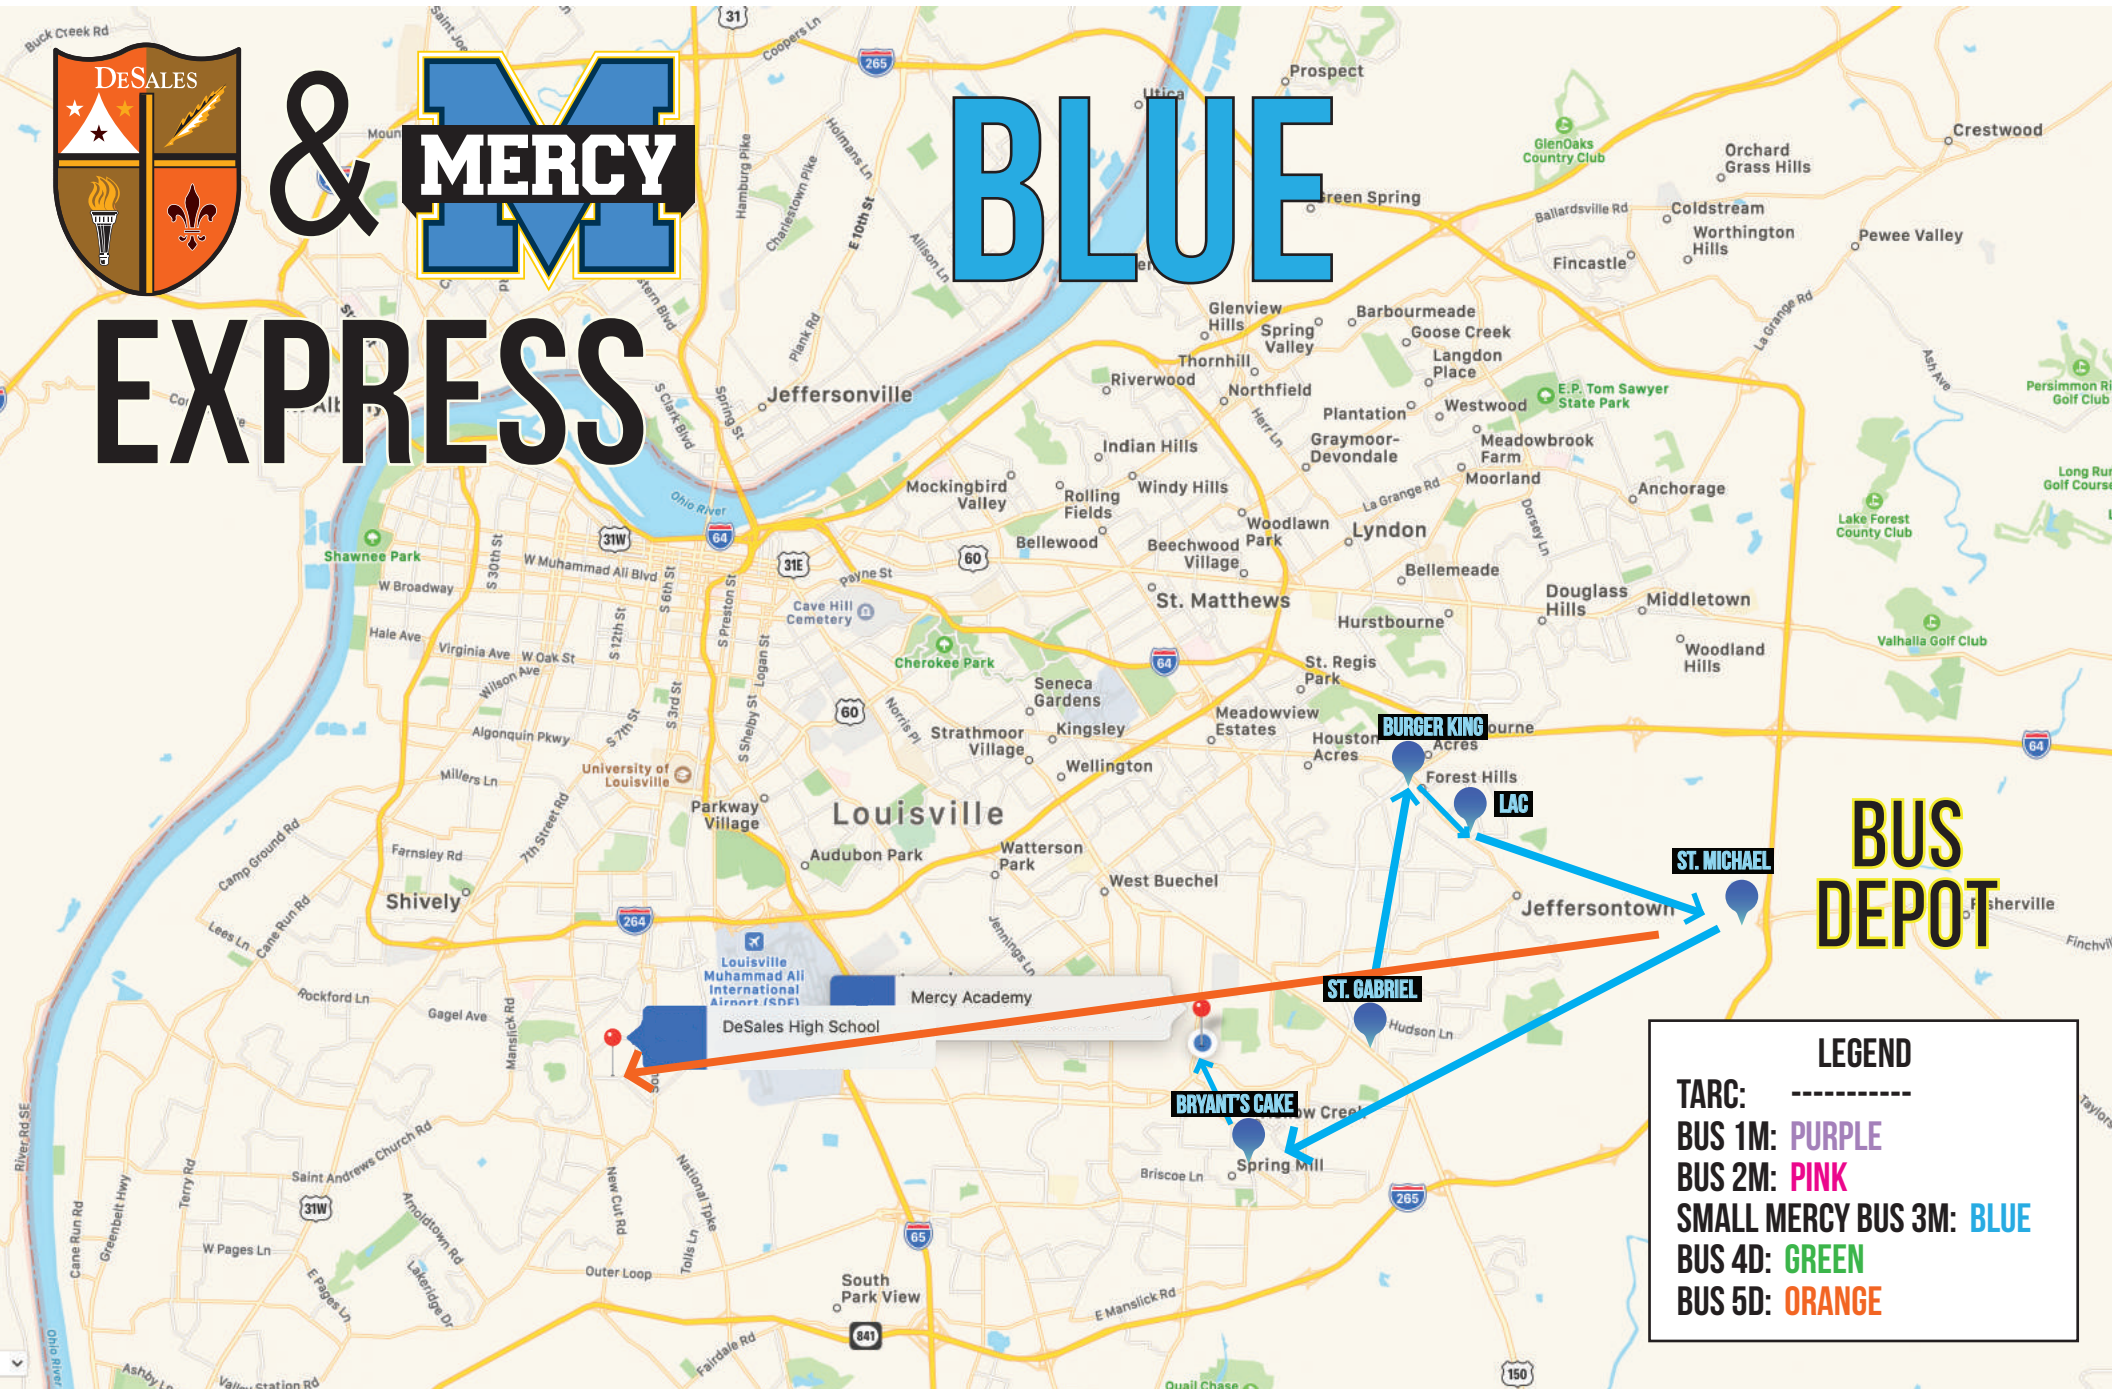

& MERCY

BLUE

EXPRESS

BUS DEPOT

LEGEND

- TARC: -----
- BUS 1M: PURPLE
- BUS 2M: PINK
- SMALL MERCY BUS 3M: BLUE
- BUS 4D: GREEN
- BUS 5D: ORANGE