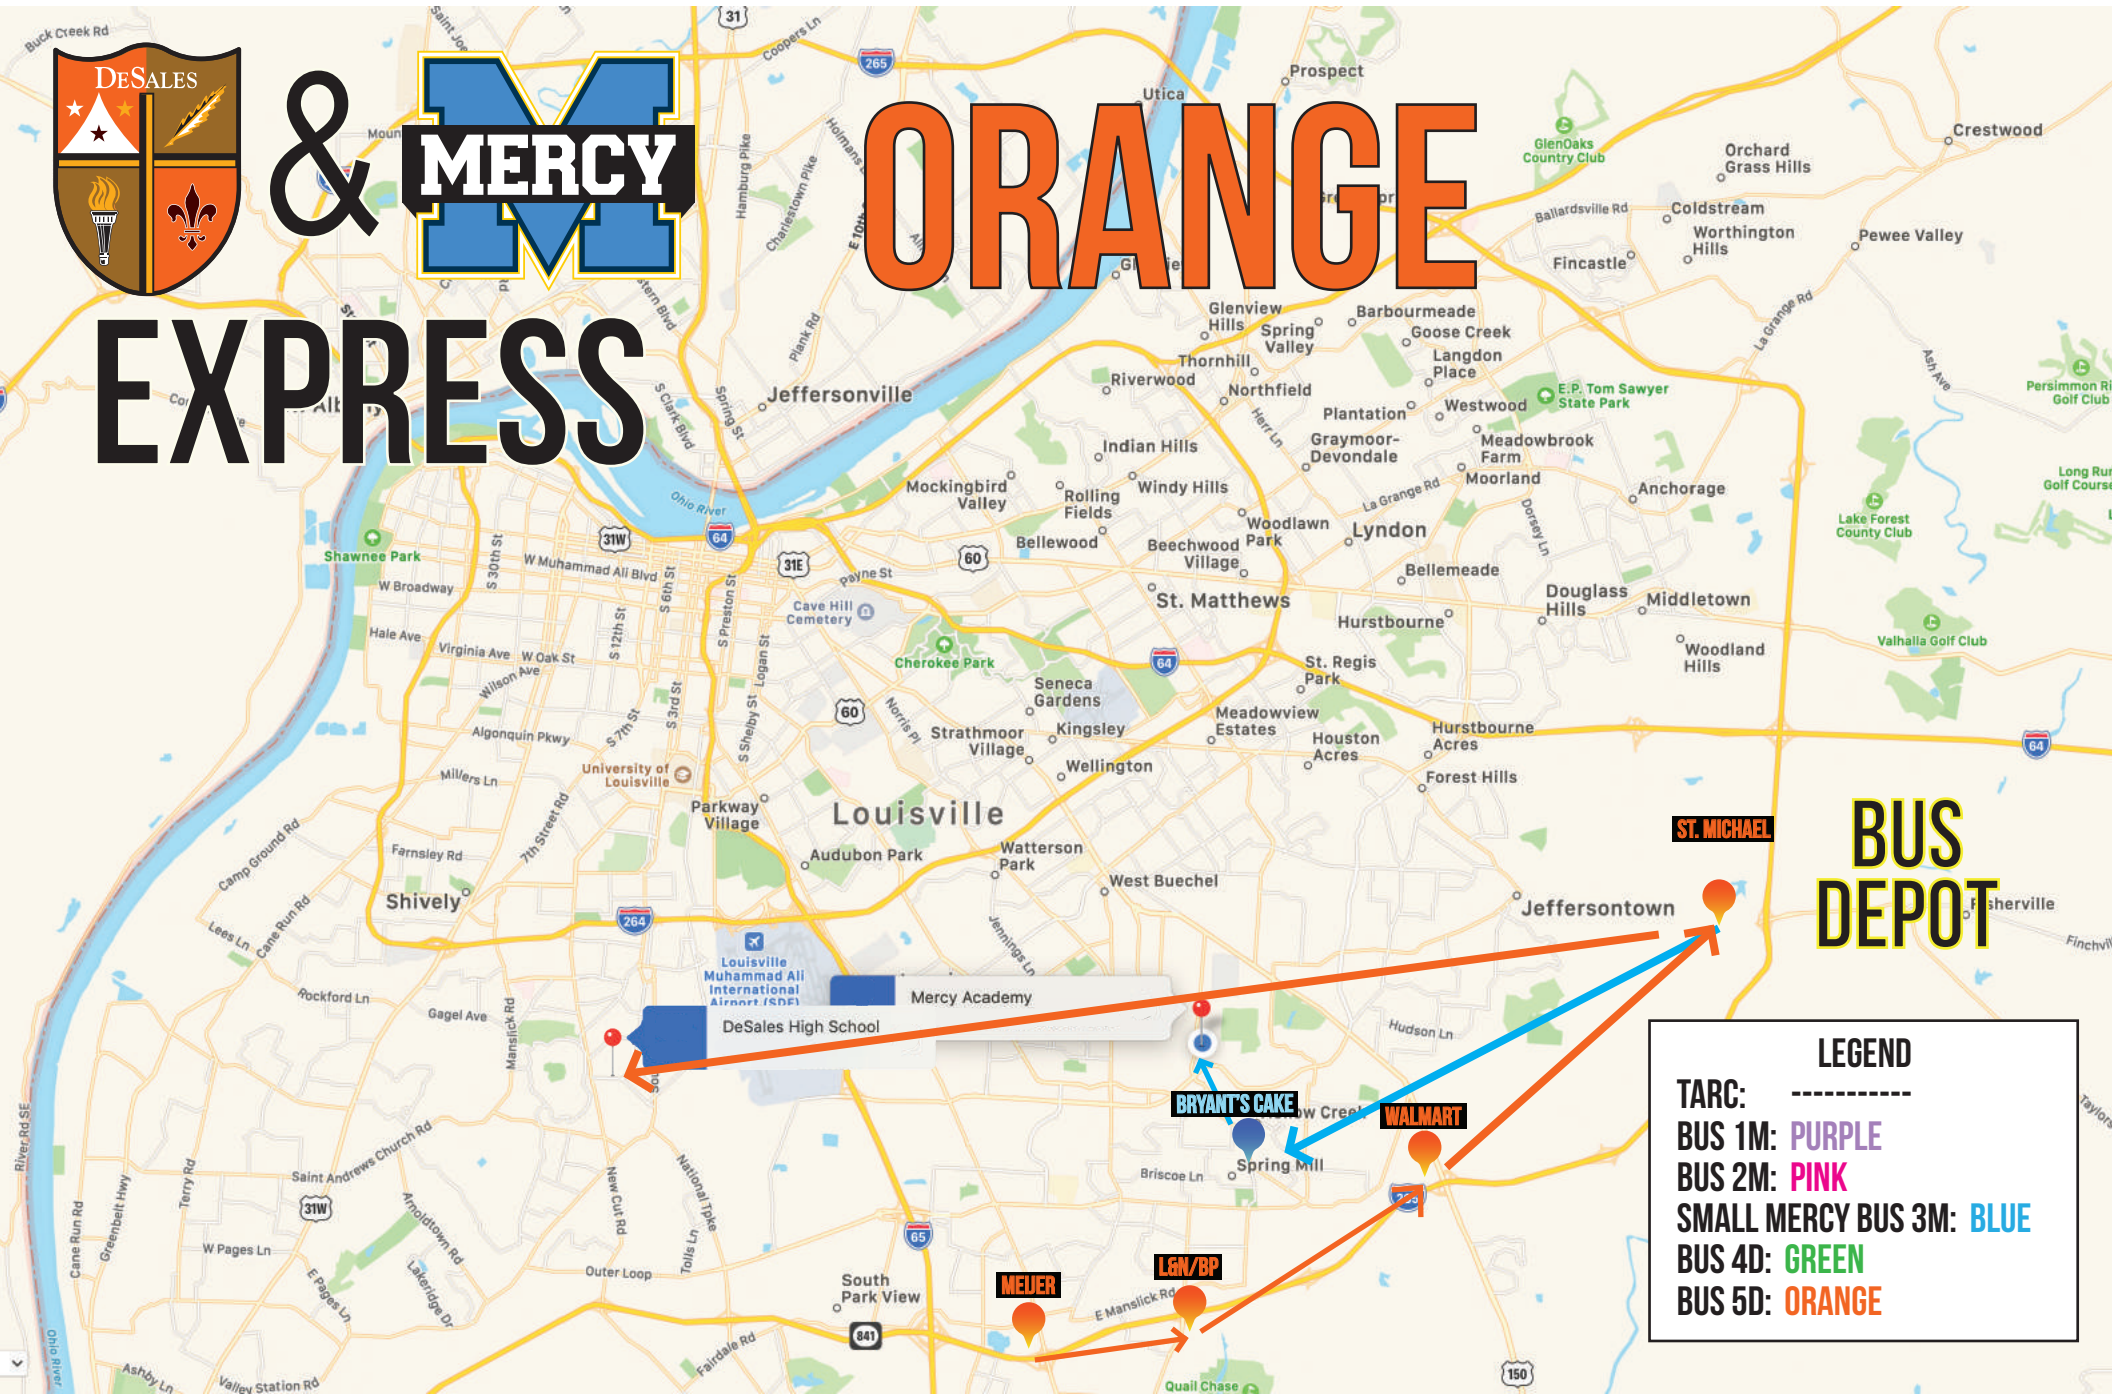

## BUS DEPOT

TARC (17)

WESTPORT VILLAGE

OWL CREEK CLUBHOUSE

MIDDLETOWN COMMONS

KROGER

SUBWAY

GARDINER LN

# EXPRESS

**LEGEND**

- TARC: -----
- BUS 1M: PURPLE
- BUS 2M: PINK
- SMALL MERCY BUS 3M: BLUE
- BUS 4D: GREEN
- BUS 5D: ORANGE

# ORANGE

**ST. MICHAEL**  
**BUS DEPOT**

**LEGEND**

TARC: -----

BUS 1M: PURPLE

BUS 2M: PINK

SMALL MERCY BUS 3M: BLUE

BUS 4D: GREEN