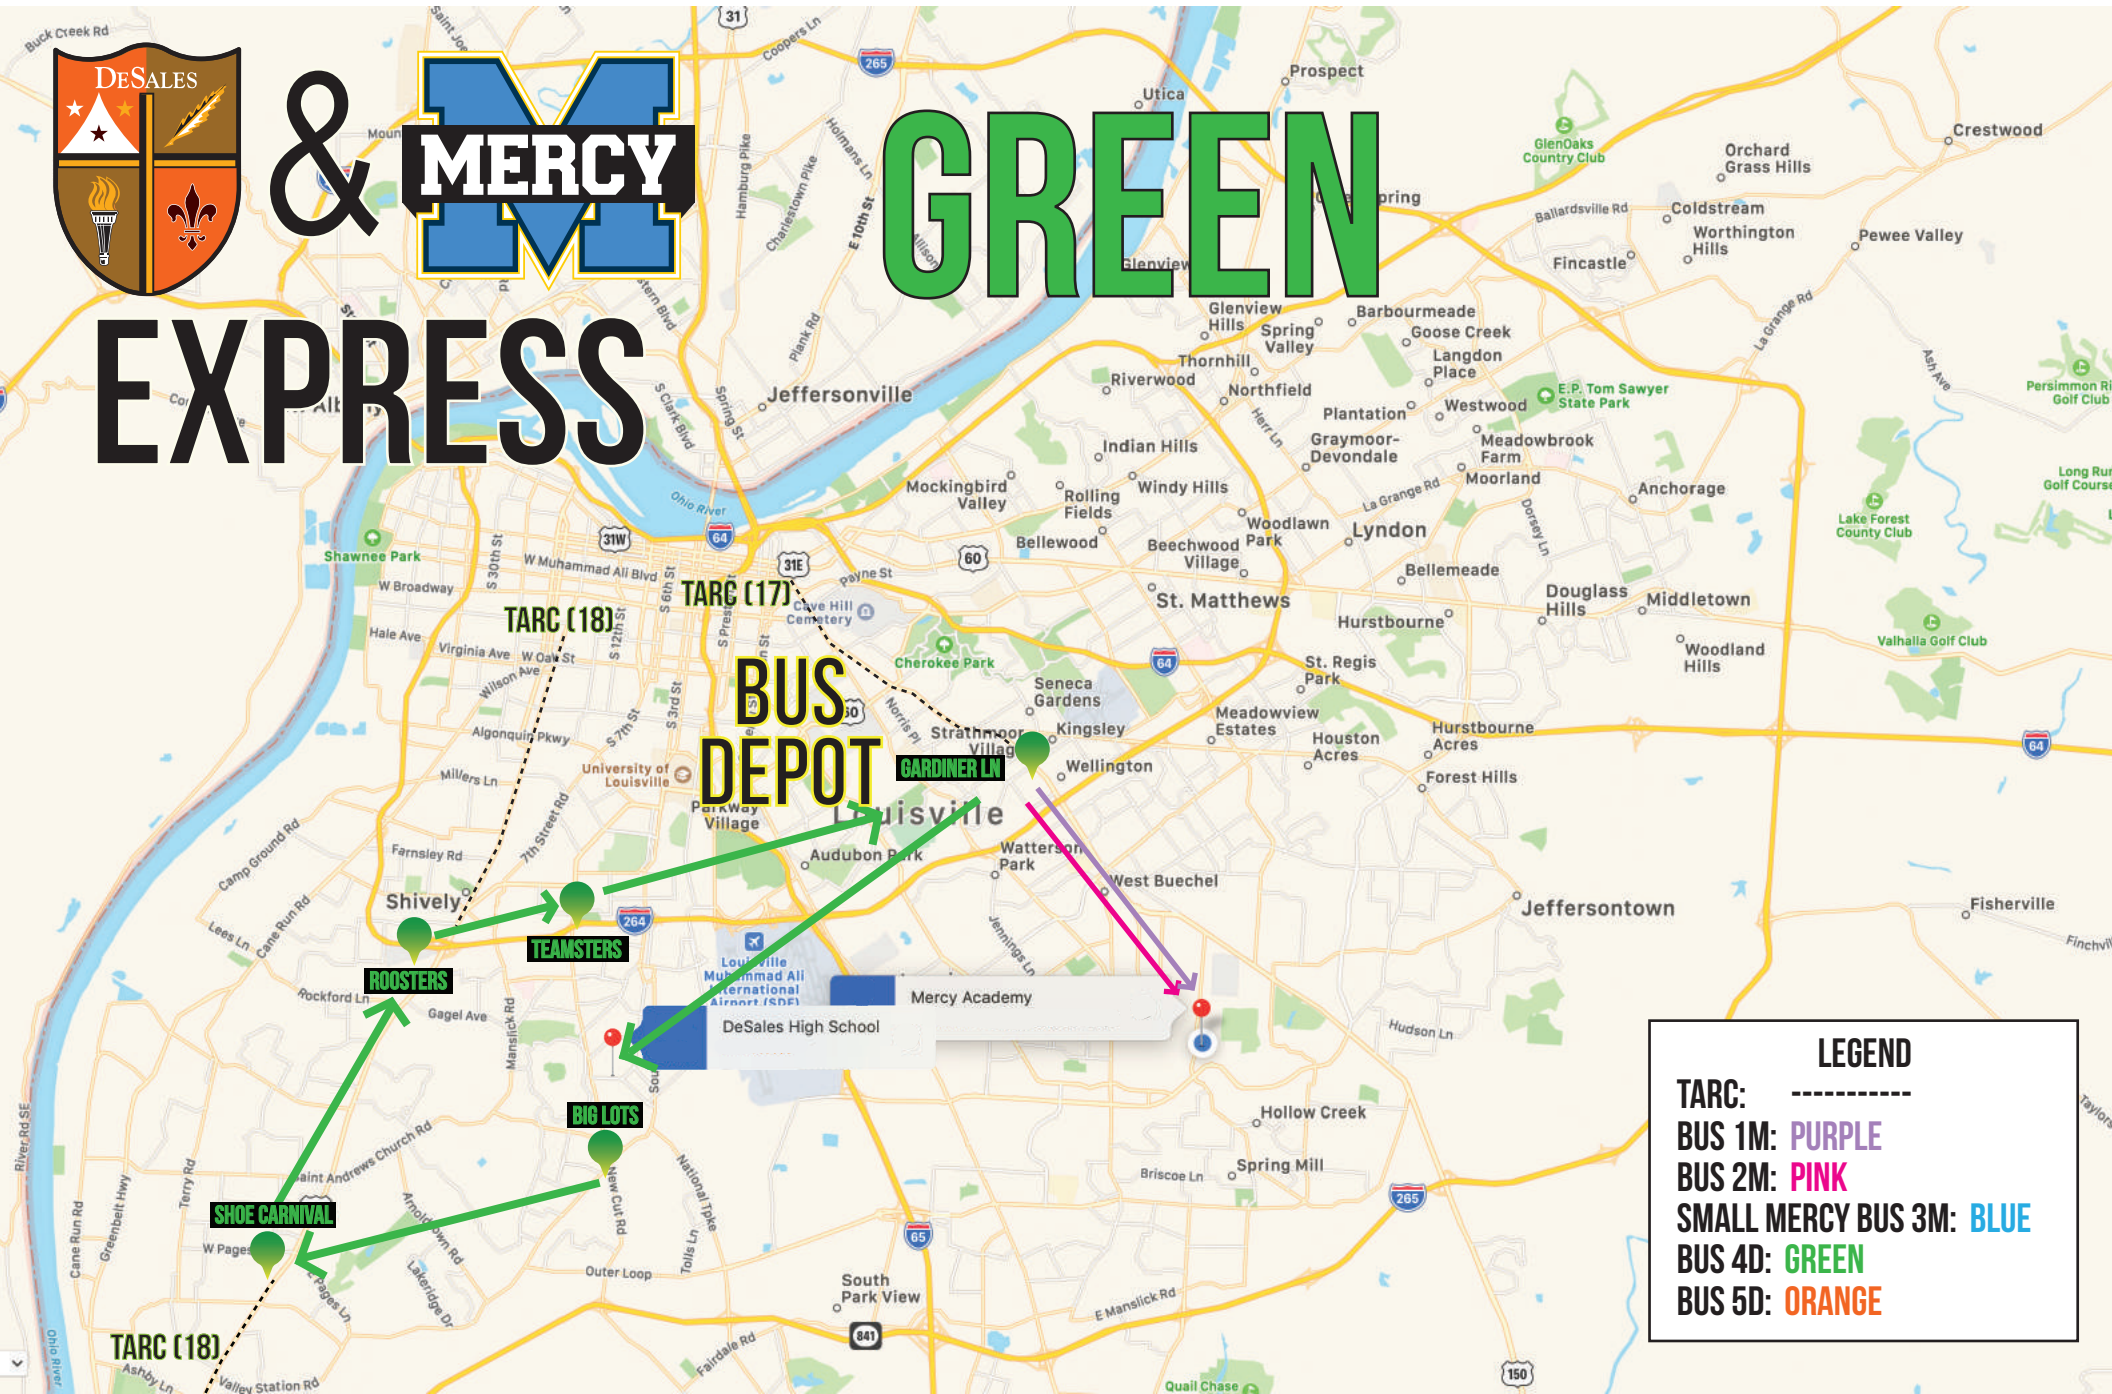

& MERCY

GREEN

EXPRESS

LEGEND

- TARC: -----
- BUS 1M: PURPLE
- BUS 2M: PINK
- SMALL MERCY BUS 3M: BLUE
- BUS 4D: GREEN
- BUS 5D: ORANGE