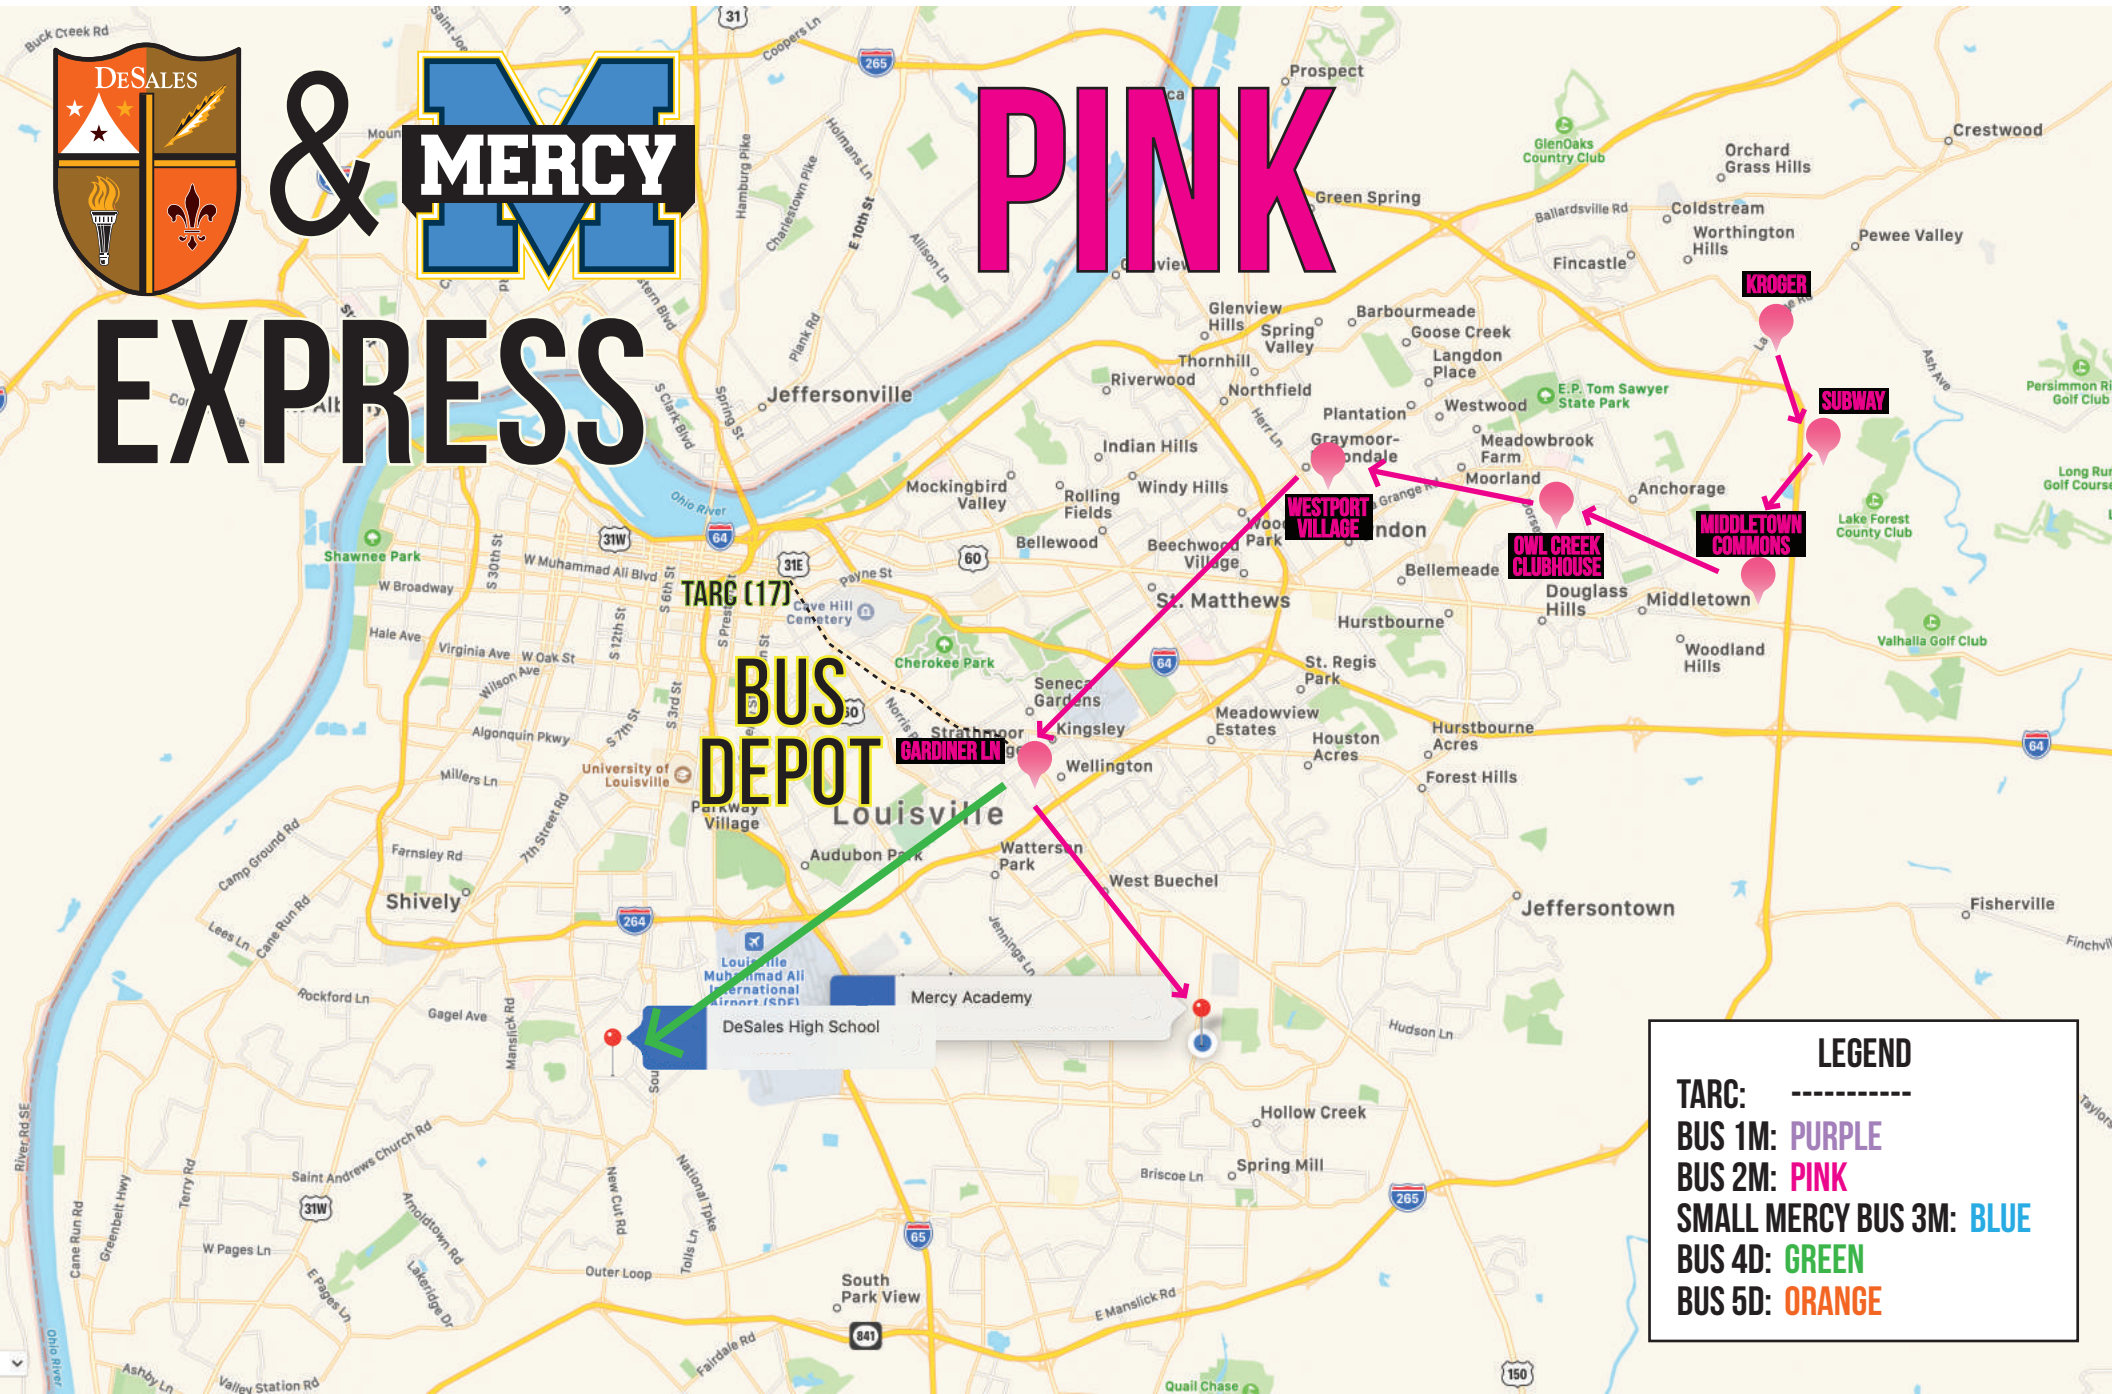

### Mercy Academy

LEGEND	
TARC:	-----
BUS 1M:	PURPLE
BUS 2M:	PINK
SMALL MERCY BUS 3M:	BLUE
BUS 4D:	GREEN
BUS 5D:	ORANGE

## BUS DEPOT

TARC (17)

WESTPORT VILLAGE

OWL CREEK CLUBHOUSE

MIDDLETOWN COMMONS

KROGER

SUBWAY

GARDINER LN