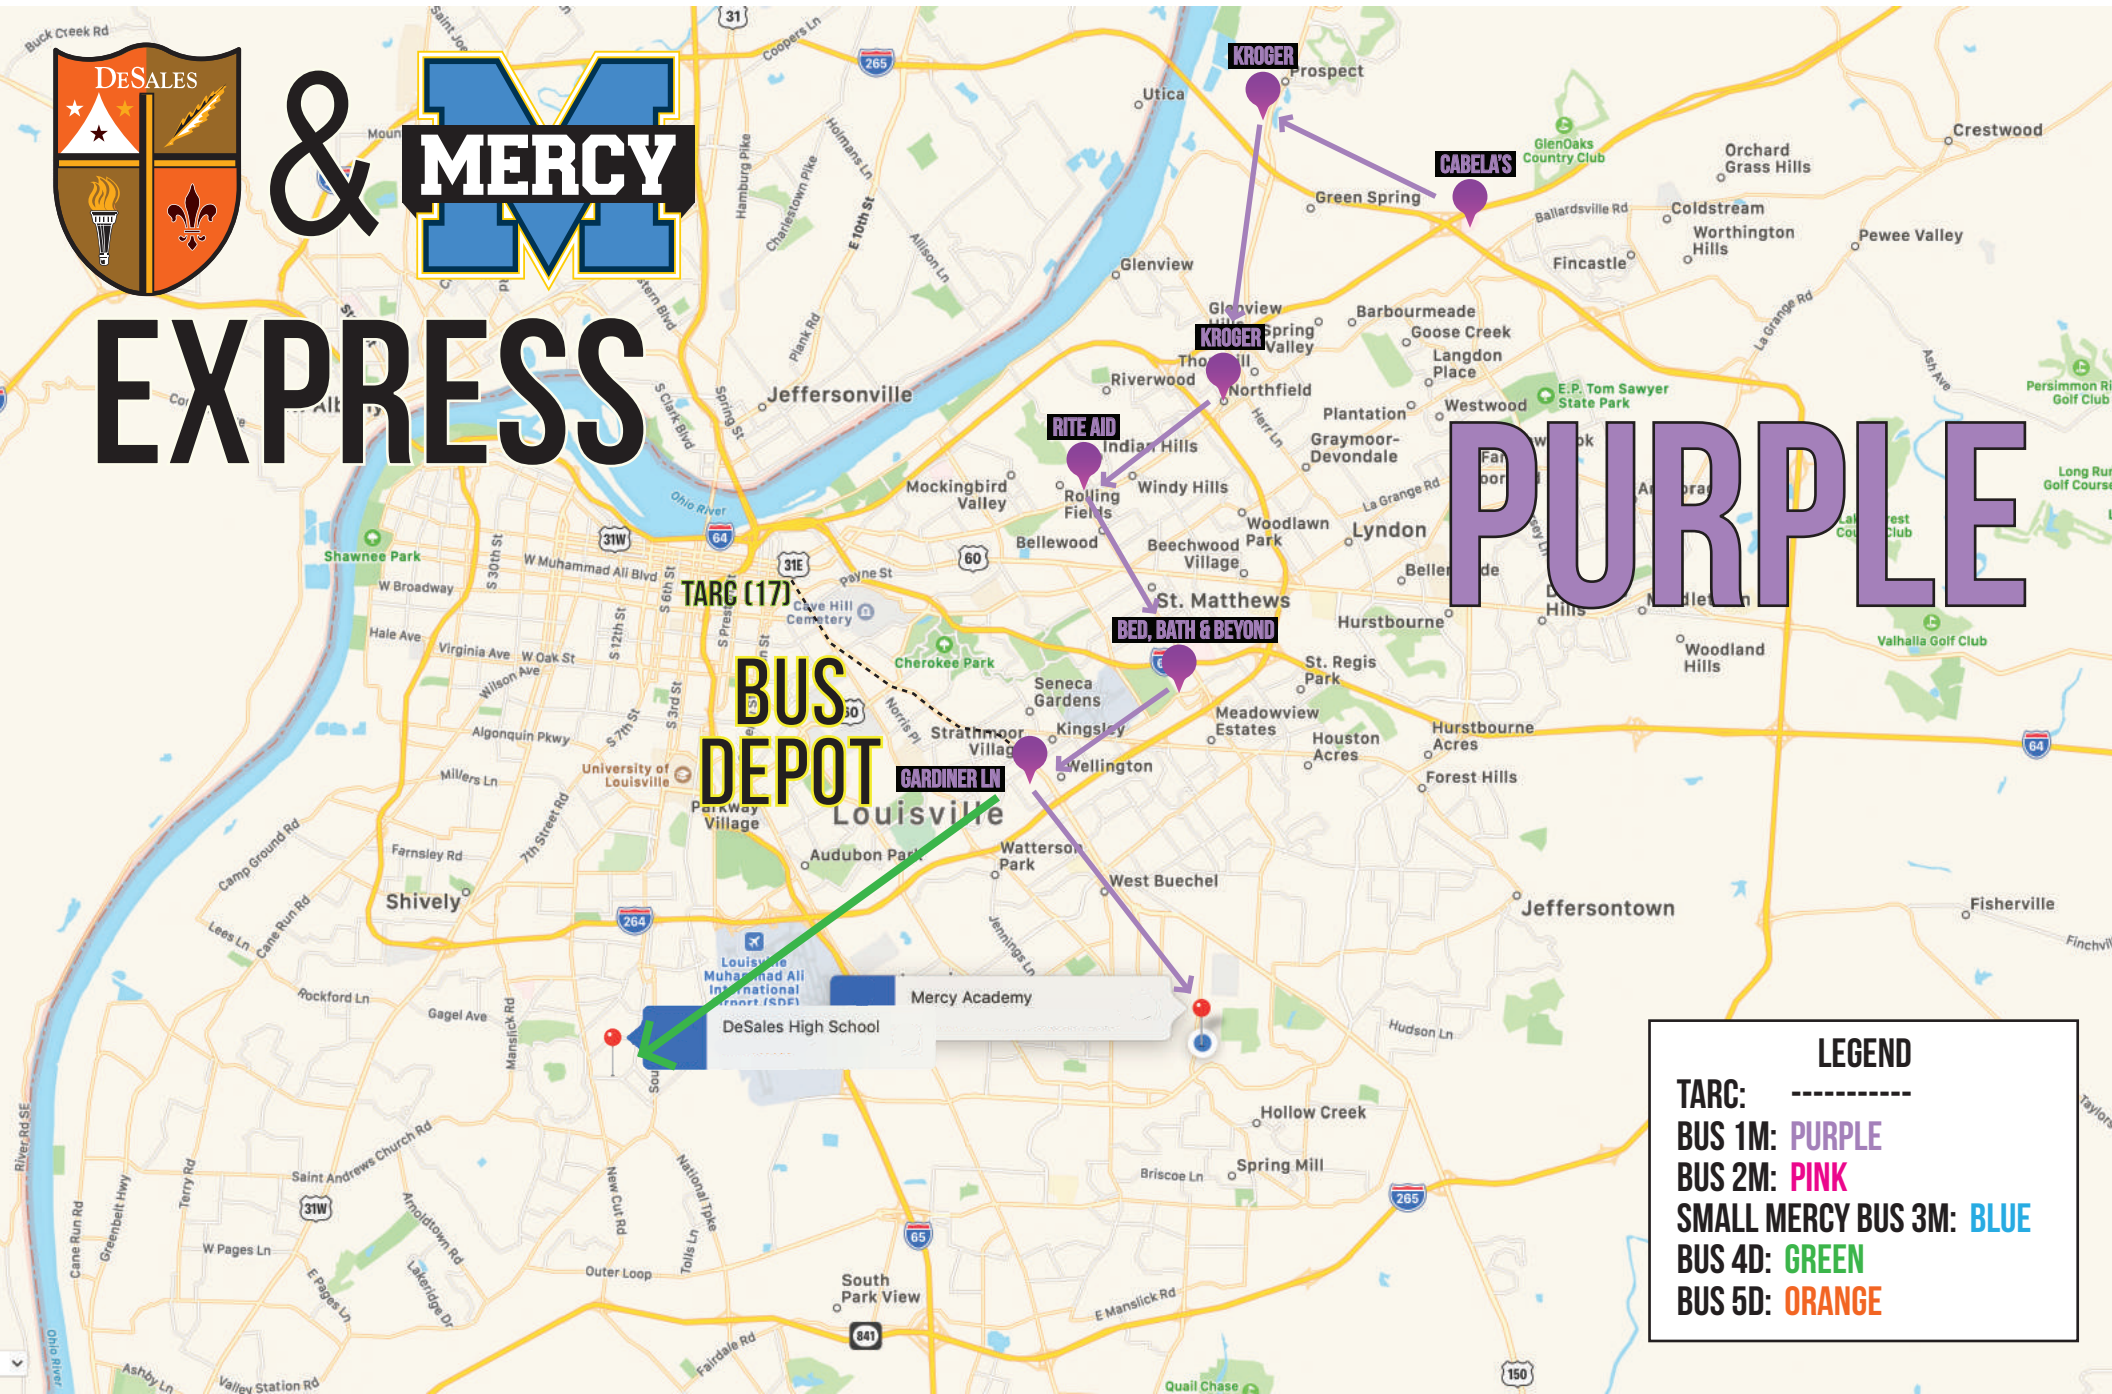

& MERCY

EXPRESS

PURPLE

BUS DEPOT

TARC (17)

GARDINER LN

DeSales High School

Mercy Academy

LEGEND	
TARC:	-----
BUS 1M:	PURPLE
BUS 2M:	PINK
SMALL MERCY BUS 3M:	BLUE
BUS 4D:	GREEN
BUS 5D:	ORANGE