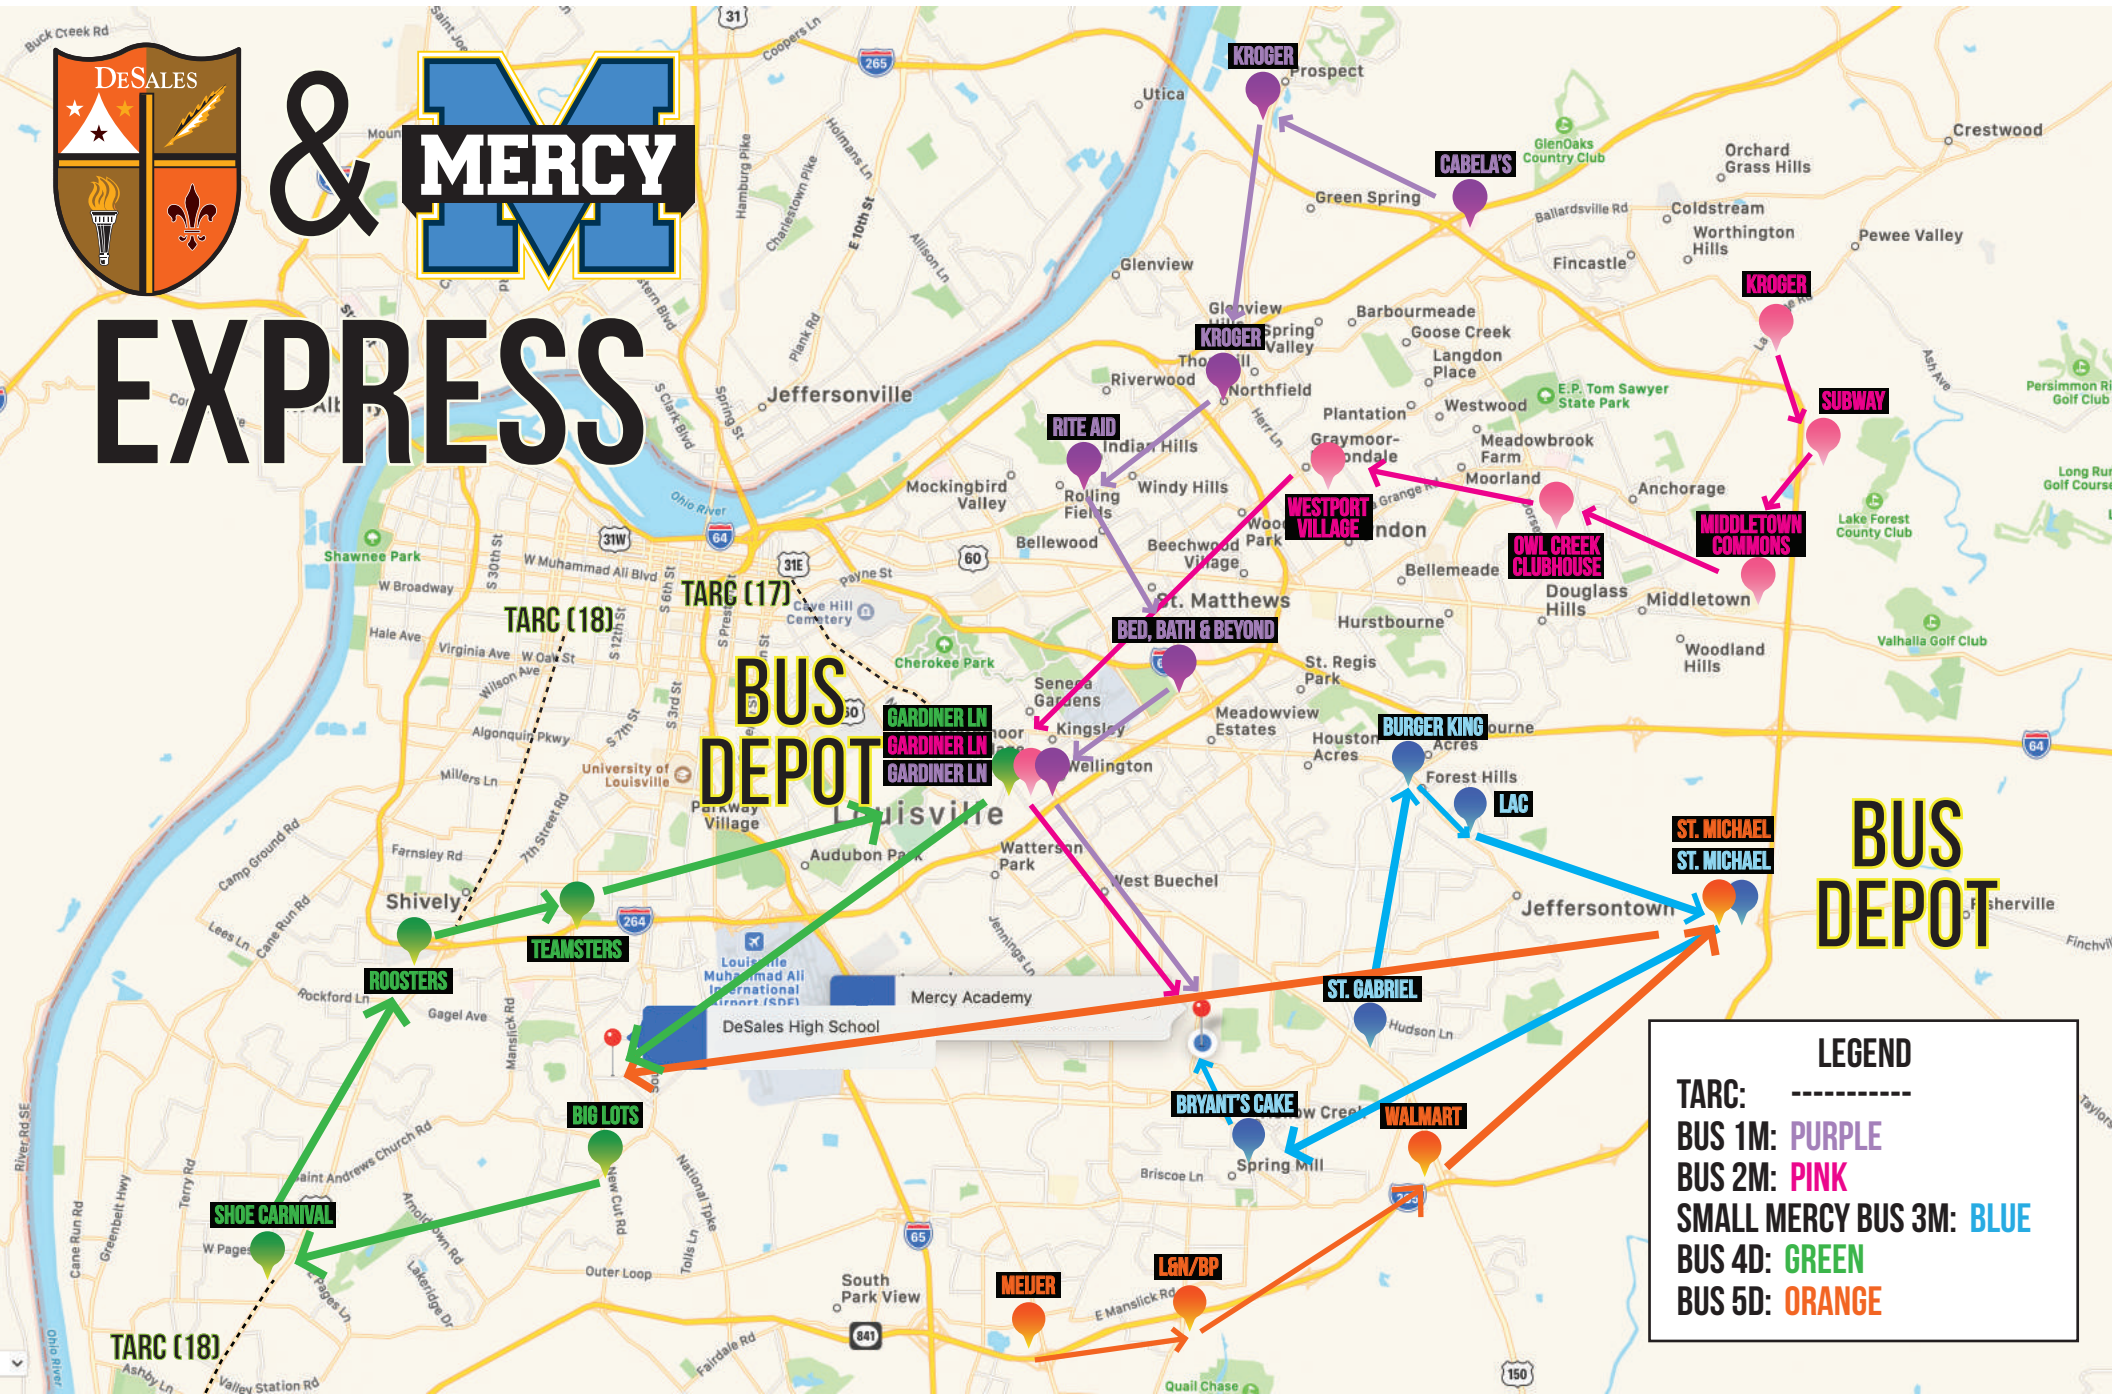

# EXPRESS

**LEGEND**

TARC: -----

BUS 1M: PURPLE

BUS 2M: PINK

SMALL MERCY BUS 3M: BLUE

BUS 4D: GREEN

BUS 5D: ORANGE

## BUS DEPOT

## BUS DEPOT

TARC (17)

WESTPORT VILLAGE

OWL CREEK CLUBHOUSE

MIDDLETOWN COMMONS

KROGER

SUBWAY

GARDINER LN